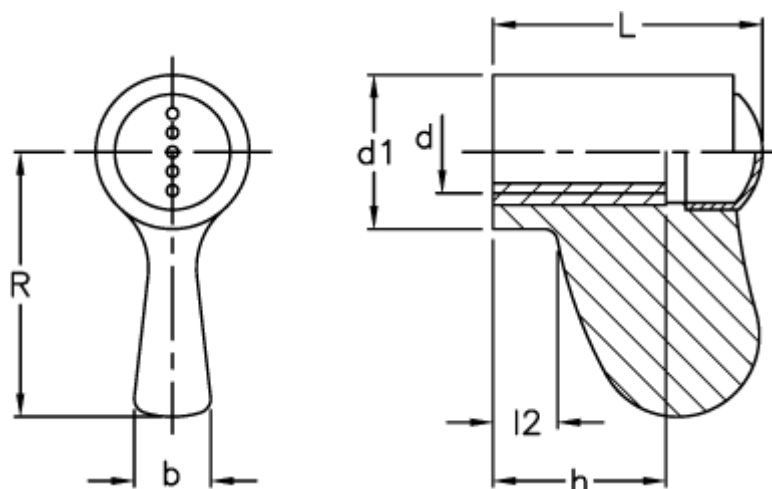

Article number: 23052252362

Description: E+G Single wing nut
ESN.55-B M6-C2, orange centre cap

Measures

b	= 8
d1	= 16
d 6H	= M6
h	= 18
L	= 28
l2	= 6.5
R	= 27.5